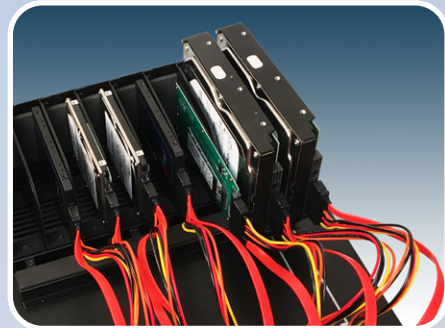

### Kanguru SSD, Hard Drive, & NVMe Duplicators

Kanguru Duplicators are ultra high performance, stand-alone duplicators that can copy up to several drives simultaneously. Clone the boot sector, operating system, applications and data at the touch of a button.

**KanguruClone™ Hard Drive PRO Series Duplicator**

**Kanguru Mobile Clone HD Duplicator™ 1-to-1 Hard Drive Duplicator**

*Easily duplicate Hard Drives, SSDs and PCIe SSDs all in one batch.*

**KanguruClone™ PCIe M.2 NVMe SSD Duplicators 4-Target and 11 Target**